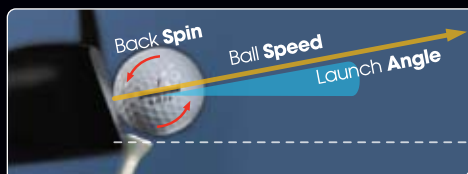

BRIDGESTONE GOLF

Ball Fitting

CHALLENGE

Find The Ball That Fits **Your** Game

Choosing the right golf ball for your game can make a dramatic difference in your performance on the golf course. We invite you to take the "Bridgestone Golf Challenge" and discover the best ball that fits you.

Bringing the **Tour** Experience to **You**!!

Take your game to the next level by participating in the Bridgestone Challenge. As with club fitting, ball fitting can guide you to a golf ball that maximizes your performance from tee to green through optimizing your ball speed, launch angle and spin rates. The same technology that we use with Tour Professionals to find the right golf ball is now available for you! Using a sophisticated computer system, the Science Eye, allows us to enhance your performance in a complimentary session. Take the Bridgestone Challenge and find the ball that fits your game!